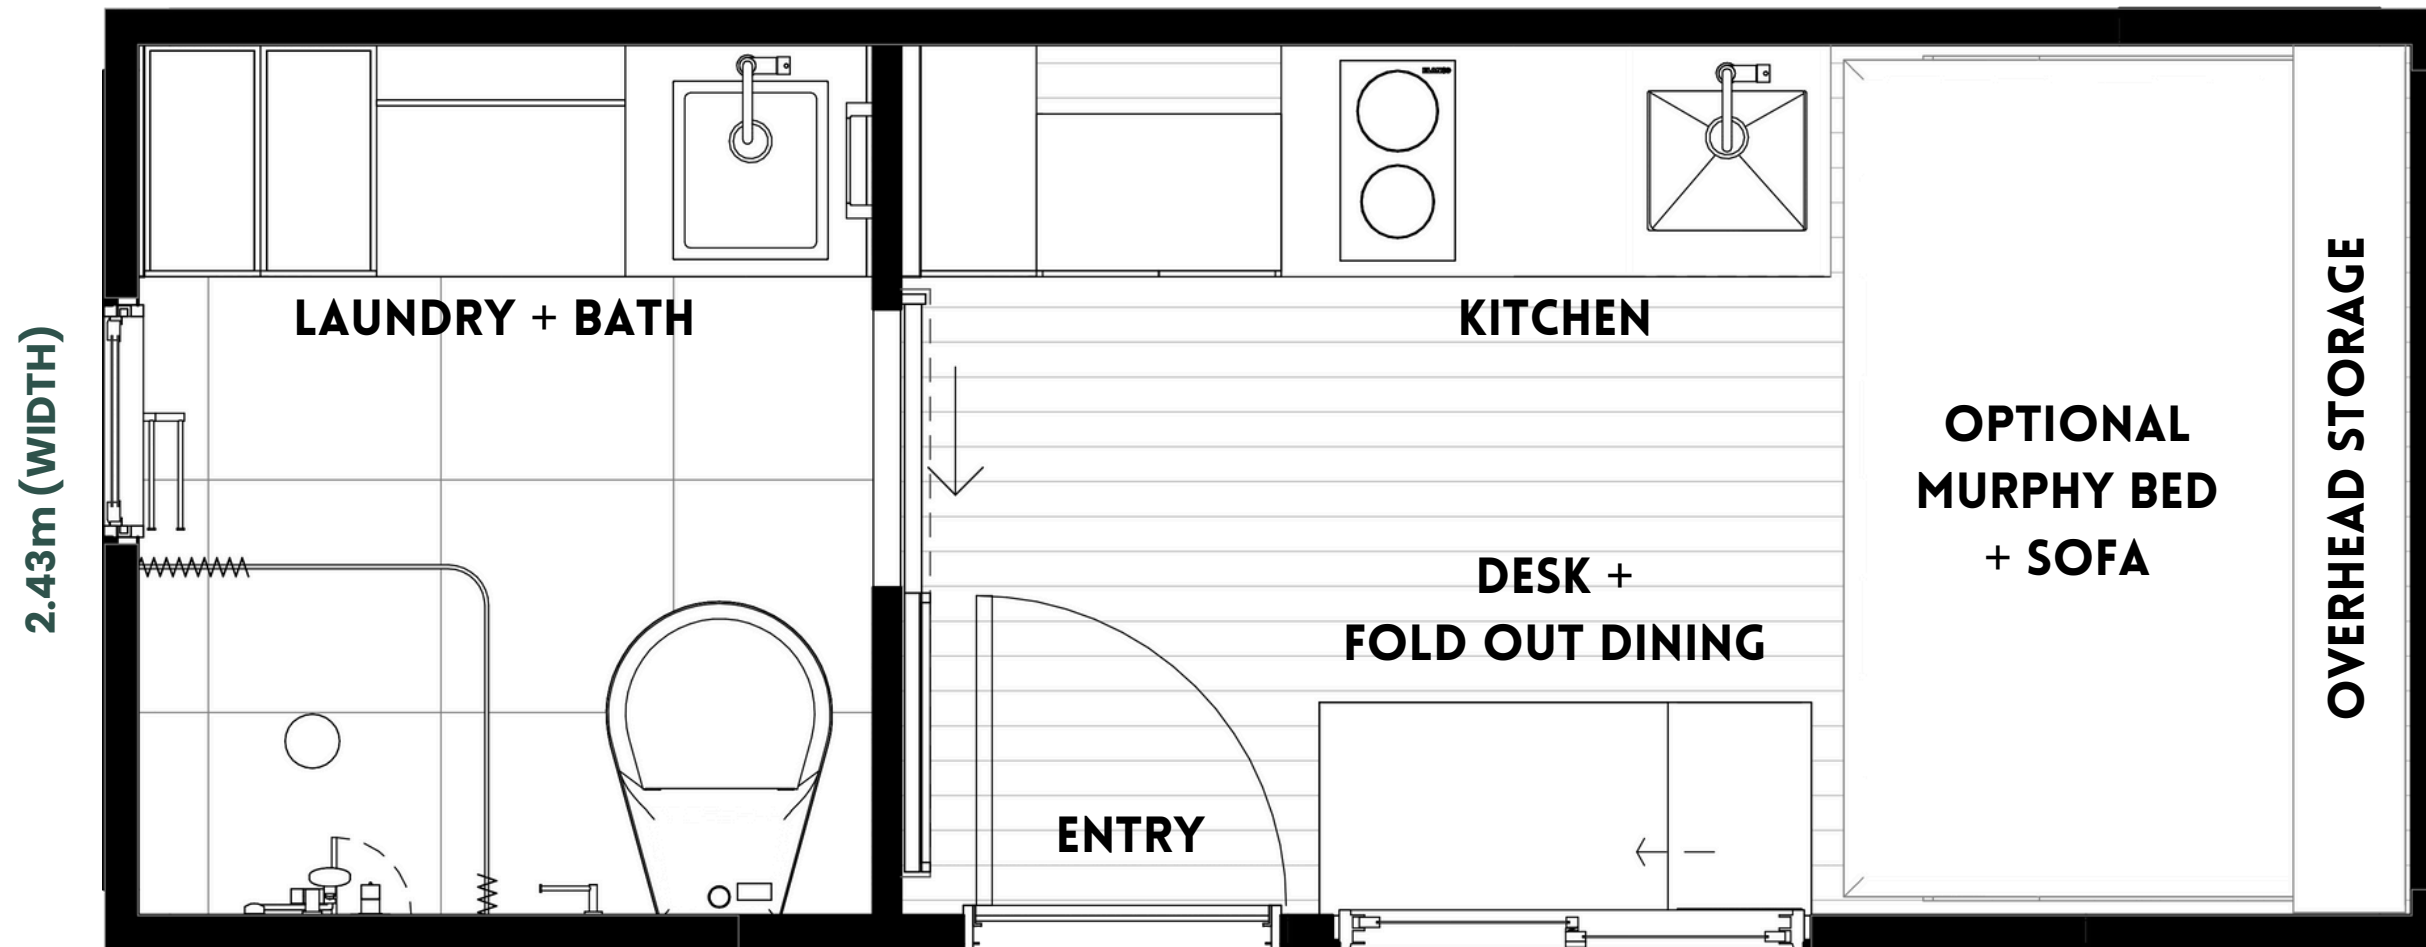

# PLUG & PLAY

Upgrade to include our fully off-grid power and water package.

14.7 m<sup>2</sup>

SIZE: 6.05m (LENGTH)

**COVE**

Studio | 1 bath

**URBAN  
CRIBS.**